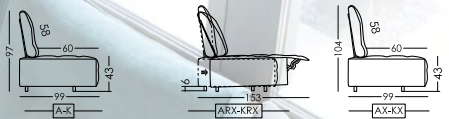

fama

www.fama.es