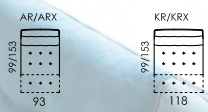

fama

www.fama.es