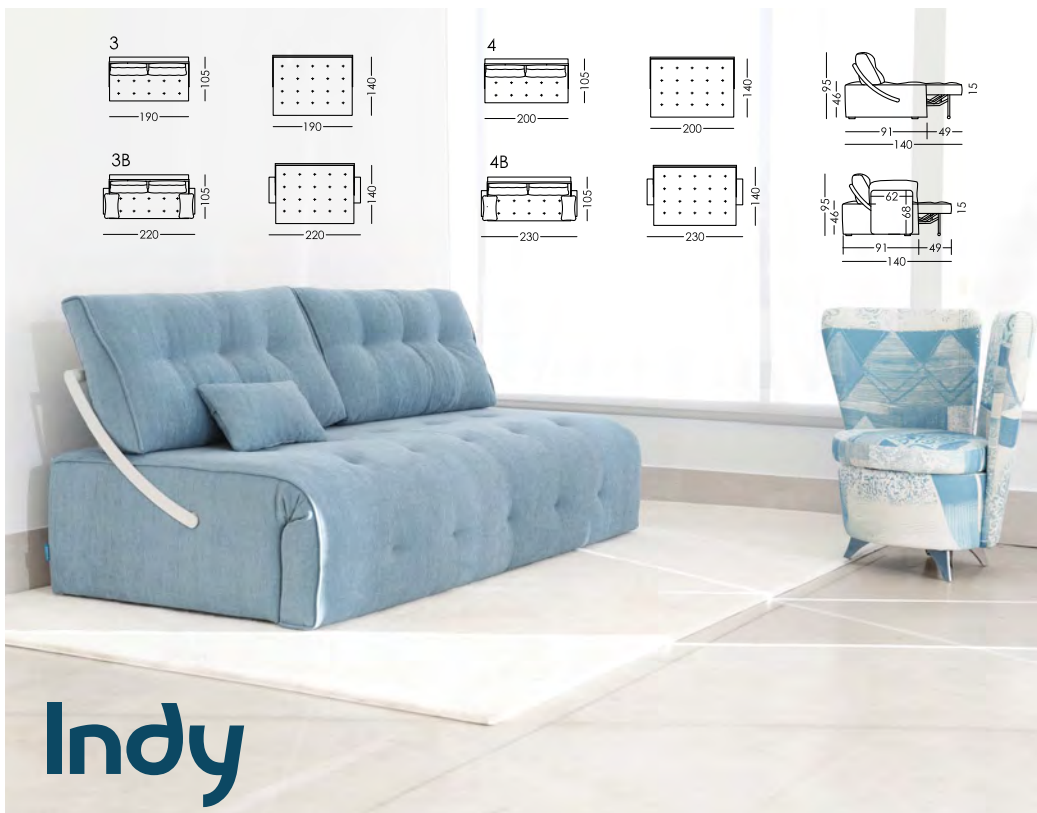

Indy

made in Spain
in green

fama
www.fama.es