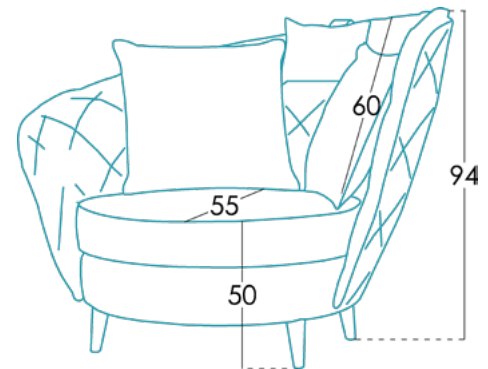

Measures

Width	111 cm
Height	94 cm
Depth	98 cm
Seat height	50 cm
Arm height	66 cm
Back height	60 cm
Depth when open	- cm

Technical information

Frame	Frame of pine wood and MDF
Seat suspension	N.E.A.
Back suspension	Webbing 80mm
Seat foam	Polyurethane 35kg + fibre
Seat firmness	Medium Foam (white)
Back cushions	Fibre Fibersilk 100%
Loose cushions	Fibre Fibersilk 100%
Legs options	Wood
Colours	Natural, Walnut, Wenge
Removable cover	Seat cushion, footstool and scatters*
Guarantee	Frame and seat suspension: lifetime warranty Rest of pieces: 3 years* *6-month guaranty extension by activating it on the web

[Would you like to know more?](#)

Options

Packaging

Packaging made up of shrink wrap and edge protectors.

The packaging comes along with the design. We always optimize it, so that it takes up as little space as possible and it is easy to carry it, avoiding the use of unnecessary packing material.