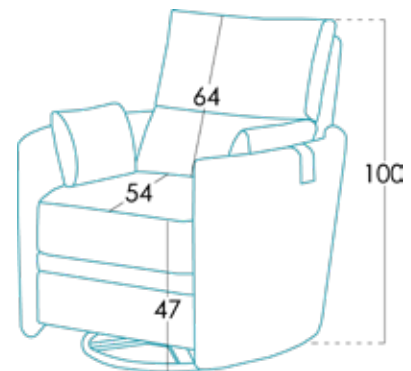

Measures

Width	96 cm
Height	100 cm
Depth	96 cm
Seat height	47 cm
Arm height	70 cm
Back height	64 cm
Depth when open	- cm

Technical information

Frame	Frame of pine wood and MDF
Seat suspension	N.E.A.
Back suspension	Webbing 80mm
Seat foam	Polyurethane 35kg + fibre
Seat firmness	Medium Foam (white)
Back cushions	Fibra Fibersilk 100%
Loose cushions	Fibra Fibersilk 100%
Legs options	Swivel base
Colours	
Removable cover	Seat, back and scatters*
Relax mechanism	Manual or with motor*
Guarantee	Frame and seat suspension: lifetime warranty Rest of pieces: 3 years *6-month guaranty extension by activating it on the web

[Would you like to know more?](#)

Options

Packaging

Packaging made up of shrink wrap and edge protectors.

The packaging comes along with the design. We always optimize it, so that it takes up as little space as possible and it is easy to carry it, avoiding the use of unnecessary packing material.