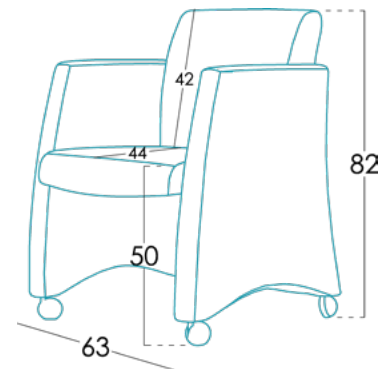

Measures

Width	63 cm
Height	82 cm
Depth	63 cm
Seat height	50 cm
Arm height	69 cm
Back height	42 cm
Depth when open	- cm

Technical information

Frame	Frame of pine wood and MDF
Seat suspension	N.E.A.
Back suspension	Webbing 80mm
Seat foam	Polyurethane 35kg + fibre
Seat firmness	Medium Foam (white)
Back cushions	Polyurethane 30kg + 400gr
Loose cushions	
Legs options	Wood, Plastic leg, Castors
Colours	Natural/ Walnut/ Wenge, Black
Removable cover	*
Guarantee	Frame and seat suspension: lifetime warranty Rest of pieces: 3 years* *6-month guaranty extension by activating it on the web

[Would you like to know more?](#)

Packaging

Packaging made up of shrink wrap and edge protectors.

The packaging comes along with the design. We always optimize it, so that it takes up as little space as possible and it is easy to carry it, avoiding the use of unnecessary packing material.