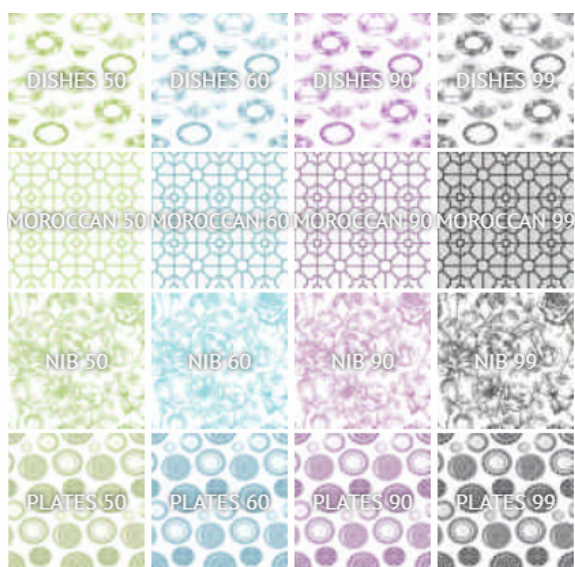

CLEANING STANDARDS

72% PES
28% CO

Easy maintenance and cleaning

● ● ● ○ ○