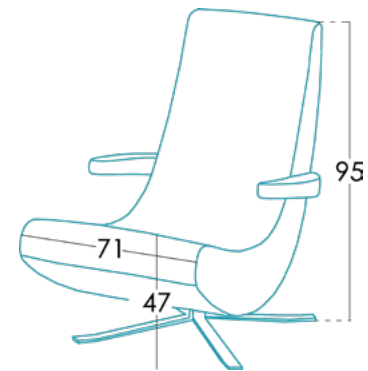

Measures

Width	103 cm
Height	95 cm
Depth	103 cm
Seat height	47 cm
Arm height	- cm
Back height	95 cm
Depth when open	- cm

Technical information

Frame	Frame of pine wood and MDF
Seat suspension	N.E.A.
Back suspension	Webbing 80mm
Seat foam	Polyurethane 35kg + fibre
Seat firmness	Medium Foam (white)
Back cushions	Polyurethane 33kg + 400gr
Loose cushions	
Legs options	Swivel + rocking base
Colours	Chrome, Nube, Dark grey, Natural metal
Removable cover	*
Guarantee	Frame and seat suspension: lifetime warranty Rest of pieces: 3 years* *6-month guaranty extension by activating it on the web

[Would you like to know more?](#)

Options

Packaging

Packaging made up of shrink wrap and edge protectors.

The packaging comes along with the design. We always optimize it, so that it takes up as little space as possible and it is easy to carry it, avoiding the use of unnecessary packing material.