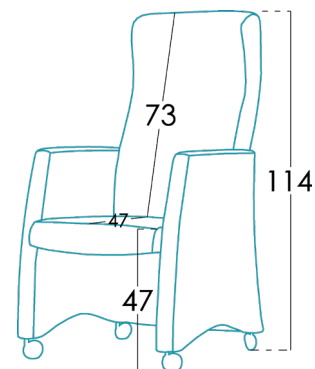

Packaging

Packaging made up of shrink wrap and edge protectors.

The packaging comes along with the design. We always optimize it, so that it takes up as little space as possible and it is easy to carry it, avoiding the use of unnecessary packing material.