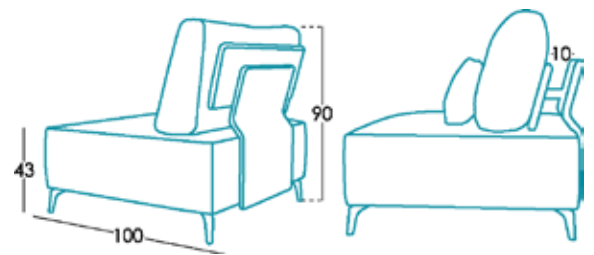

Options

Packaging

Packaging made up of shrink wrap and edge protectors.

The packaging comes along with the design. We always optimize it, so that it takes up as little space as possible and it is easy to carry it, avoiding the use of unnecessary packing material.

Sustainability

Our design is responsible as we minimize the impact of industrial activity, optimizing the entire field of design and production.

Every Fama products are PFCs Free.

At Fama Sofas, we recycle 99,9% of residue and waste, following the environmental policy of our company.

KALAHARI is manufactured by Fama Sofas, whose quality system is certified by AENOR and IQNET according to the ISO 9001-2015 standards, with the certificate number ES-0790/1999. In addition to the Environmental Management Certificate according to ISO 14001-2019.

All models have passed the tests required for granting the quality control label from Aidima-Cetem laboratories.

FAMA SOFAS S.L.U.
C/ Dr. Jiménez Díaz s/n - P.O.Box 41
30510 YECLA (Murcia) SPAIN
Telf: 968751050 / info@fama.es / www.fama.es