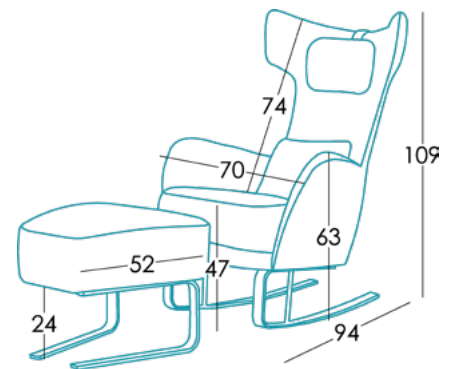

Measures

Width	70 cm
Height	109 cm
Depth	60 cm
Seat height	47 cm
Arm height	63 cm
Back height	74 cm
Depth when open	- cm

Technical information

Frame	Steel, metal
Seat suspension	N.E.A.
Back suspension	Solid board
Seat foam	Polyurethane 35kg + fibre
Seat firmness	Medium Foam (grey)
Back cushions	Fibre Fibersilk 100%
Loose cushions	Fibre Fibersilk 100%
Legs options	Rocking base (with block), Swivel base
Colours	Nube/ Light grey/ Dark grey/ Brown/ Metal, Dark grey/ Nube
Removable cover	Seat and scatters*
Guarantee	Frame and seat suspension: lifetime warranty Rest of pieces: 3 years* *6-month guaranty extension by activating it on the web

[Would you like to know more?](#)

Options

Packaging

Packaging made up of shrink wrap and edge protectors.

The packaging comes along with the design. We always optimize it, so that it takes up as little space as possible and it is easy to carry it, avoiding the use of unnecessary packing material.