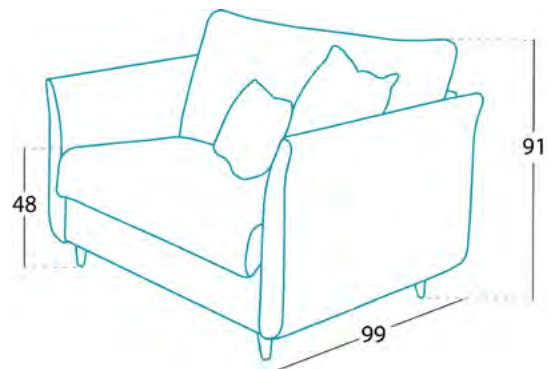

Packaging

Packaging made up of shrink wrap and edge protectors.

The packaging comes along with the design. We always optimize it, so that it takes up as little space as possible and it is easy to carry it, avoiding the use of unnecessary packing material.

Sustainability

Our design is responsible as we minimize the impact of industrial activity, optimizing the entire field of design and production.

Every Fama products are PFCs Free.

At Fama Sofas, we recycle 99,9% of residue and waste, following the environmental policy of our company.

FAMA SOFAS S.L.U.
C/ Dr. Jiménez Díaz s/n - P.O.Box 41
30510 YECLA (Murcia) SPAIN
Telf: 968751050 / info@fama.es / www.fama.es